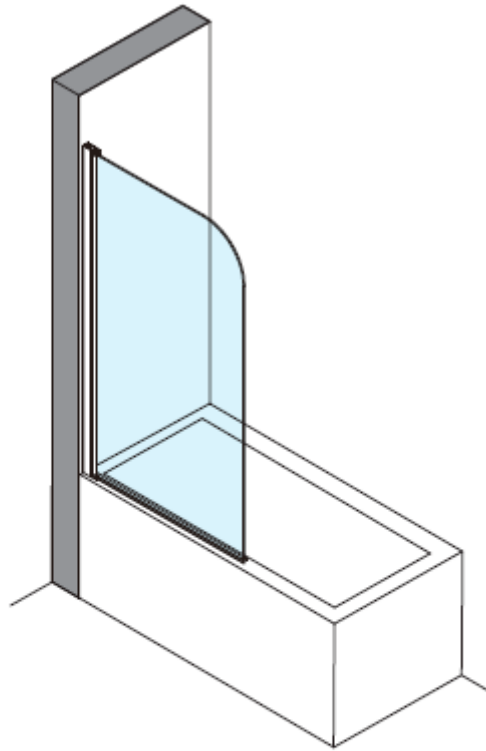

KAI 6 SINGLE BATH SCREEN

Outward opening

KLBSSC0900

Model	A (mm)	B (mm)
KLBSSC0900	880–900mm	1500

A  Cap for wall profile
x1

B  Wall plug x3

C  Wall profile x1

D  ST4*30 x3

E  Screw clip x3

F  Screw cap x3

G  ST4*8 x3

H  Bottom seal x1