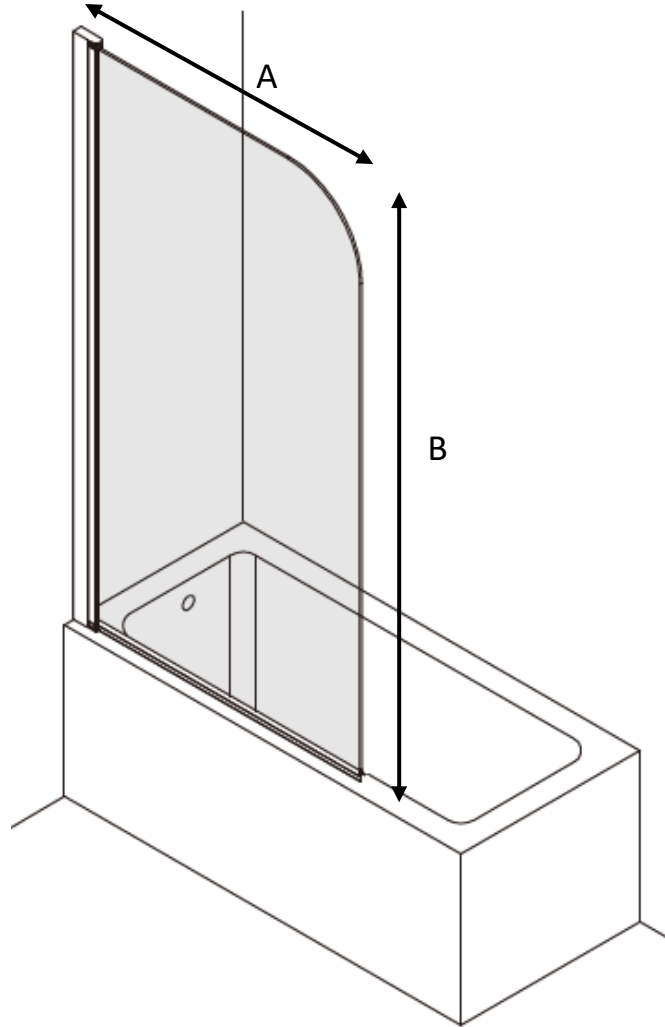

KAI 6 SINGLE BATH SCREEN

Outward opening

KLBSSC0900

Model	A (mm)	B (mm)
KLBSSC0900	880–900mm	1500

A  Cap for wall profile
x1

B  Wall plug x3

C  Wall profile x1

D  ST4*30 x3

E  Screw clip x3

F  Screw cap x3

G  ST4*8 x3

H  Bottom seal x1